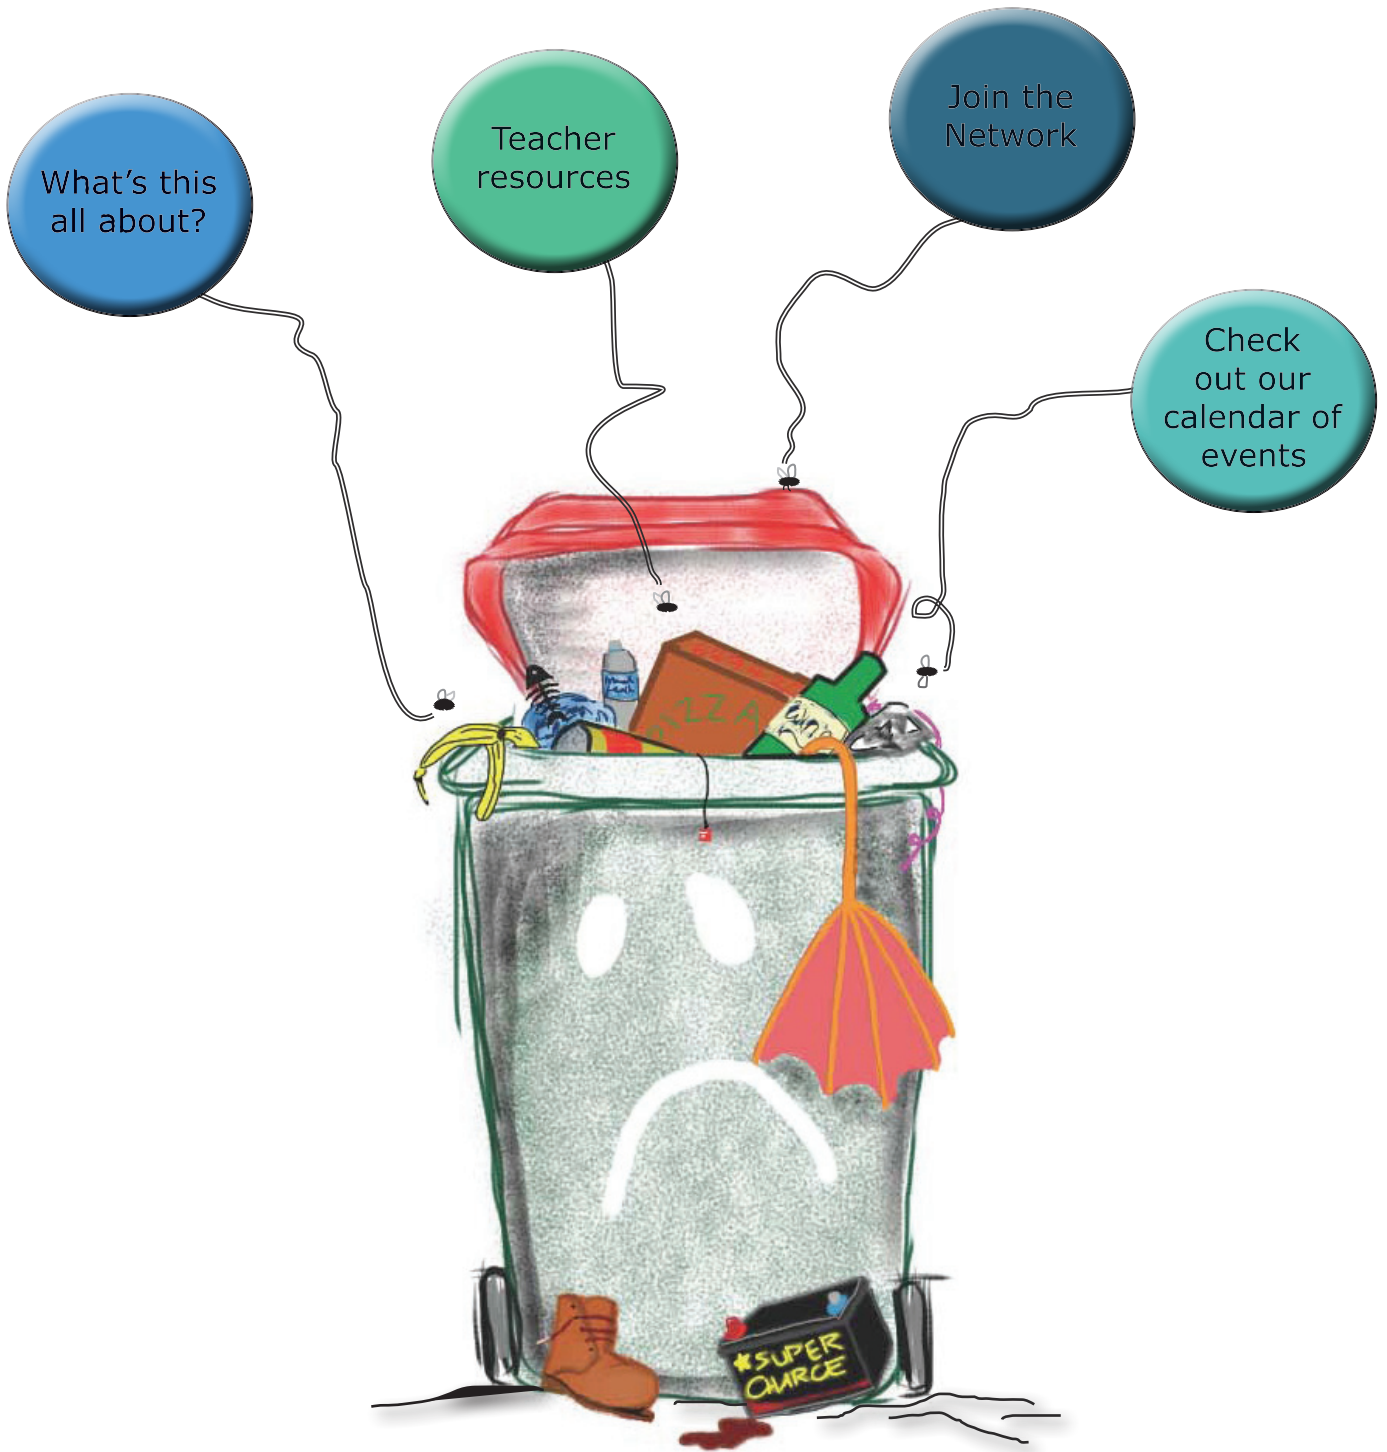

THE SIN BIN

Welcome to the first edition of The Sin Bin! This monthly newsletter is designed to keep you up to date with a new **Regional Education Program** developed by the South East Resource Recovery Group and the Bournda Environmental Education Centre. Click on the bubbles to learn more...